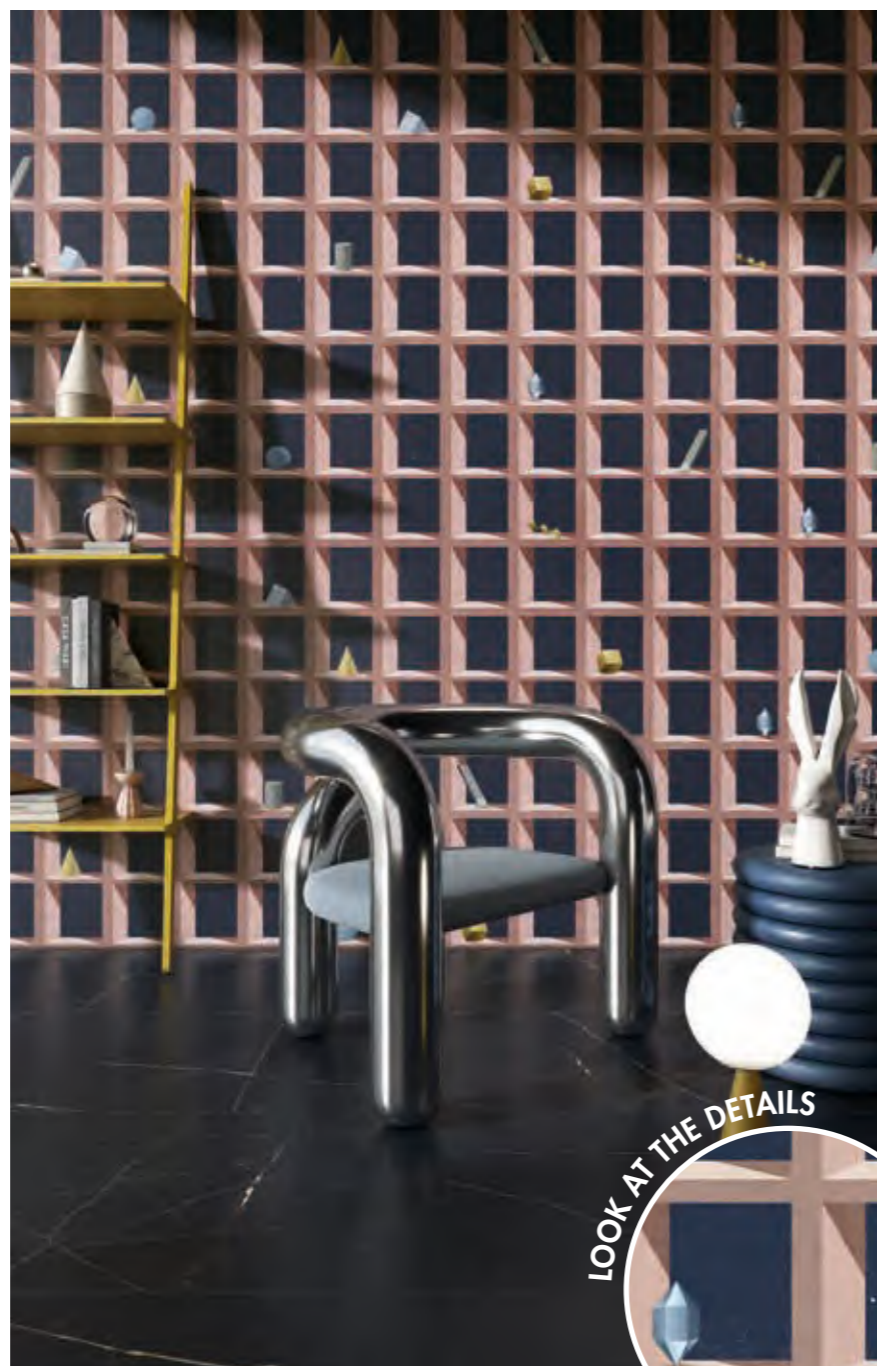

floor
SENSI 900 PRECIOUS BLACK