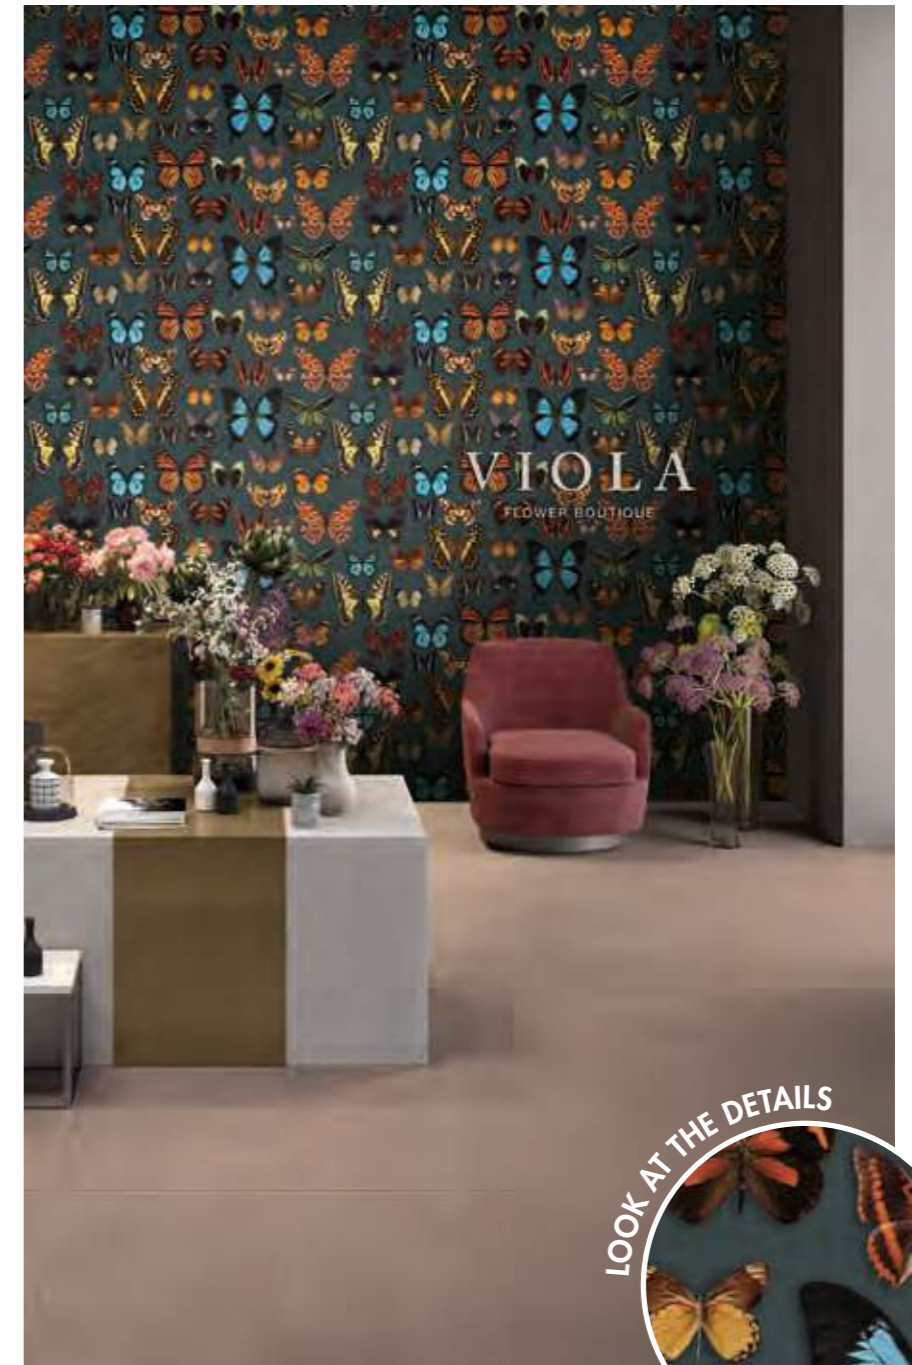

floor  
NATIVE FOG

LOOK AT THE DETAILS

▲ Rain Forest		
160x320 64"x128"	6	0007384
120x280 48"x112"	6	0009560
120x240 (4pz) 48"x96" (4pcs)	8,5	0003725

**PAPILLON**

Papillon 120x280

floor  
ALTEREGO BARK

LOOK AT THE DETAILS