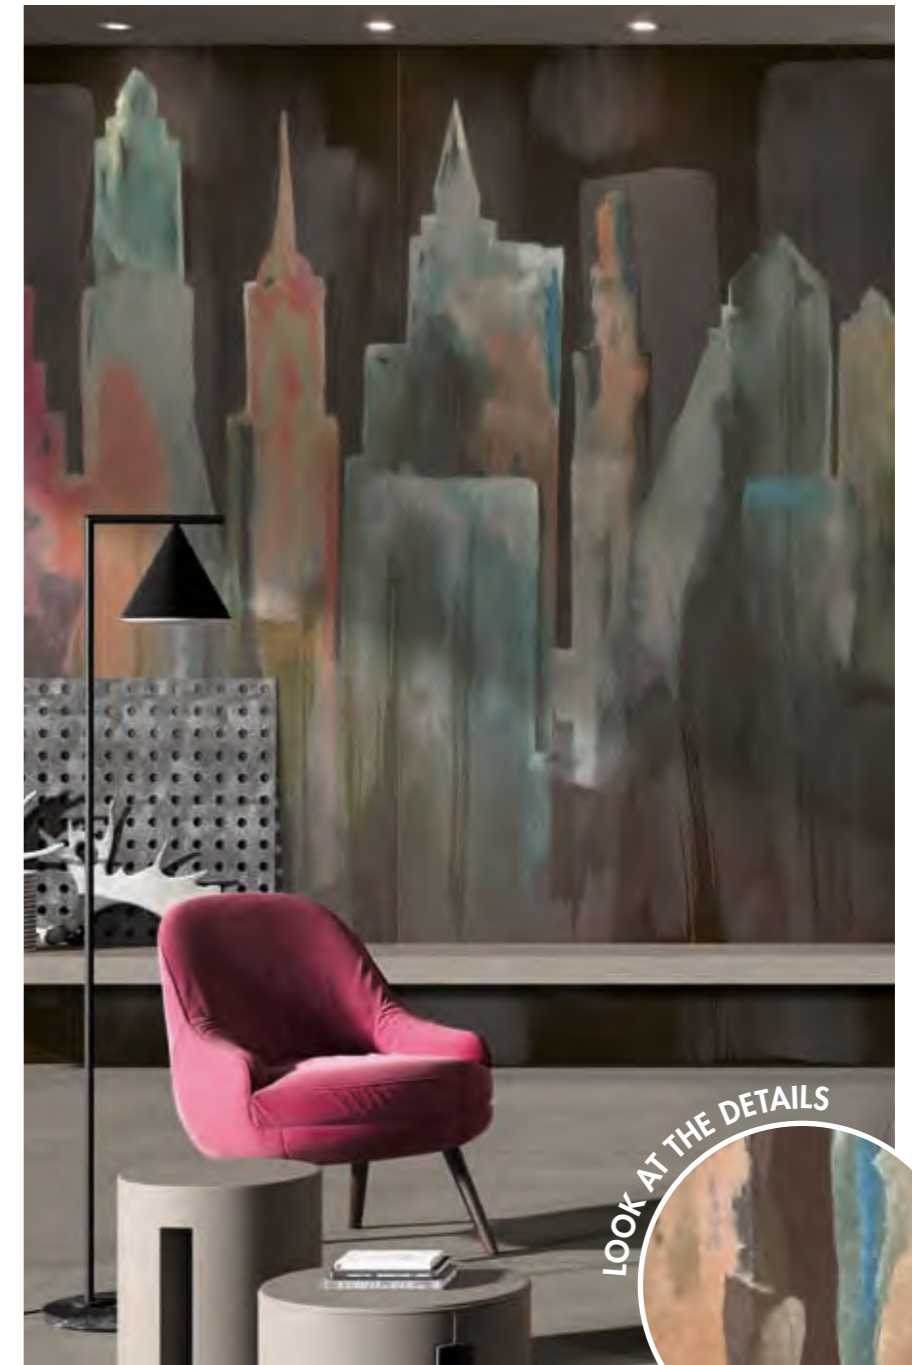

CITY

City A 120x280

floor  
CROSSROAD CHALK SMOKE

City			
	A	B	
160x320 64"x128"	6	0007345	0007346
120x280 48"x112"	6	0009523	0009524
120x240 (4pz) 48"x96" (4pcs)	8,5	0001893	0001894

A B

PERSPECTIVE

Perspective Military 120x280