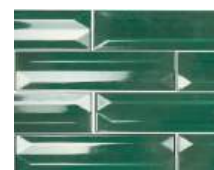

REALITY RIVER
7,5X30/3"X12" P74/M

REFRACTION SNOW
7,5X30/3"X12" P75/M

REFRACTION WIND
7,5X30/3"X12" P75/M

REFRACTION NIGHT
7,5X30/3"X12" P75/M

REFRACTION ACQUA
7,5X30/3"X12" P75/M

REFRACTION PALM
7,5X30/3"X12" P75/M