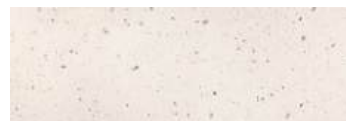

RE-USE WHITE RECT
40X120/16"X48" NS1/M