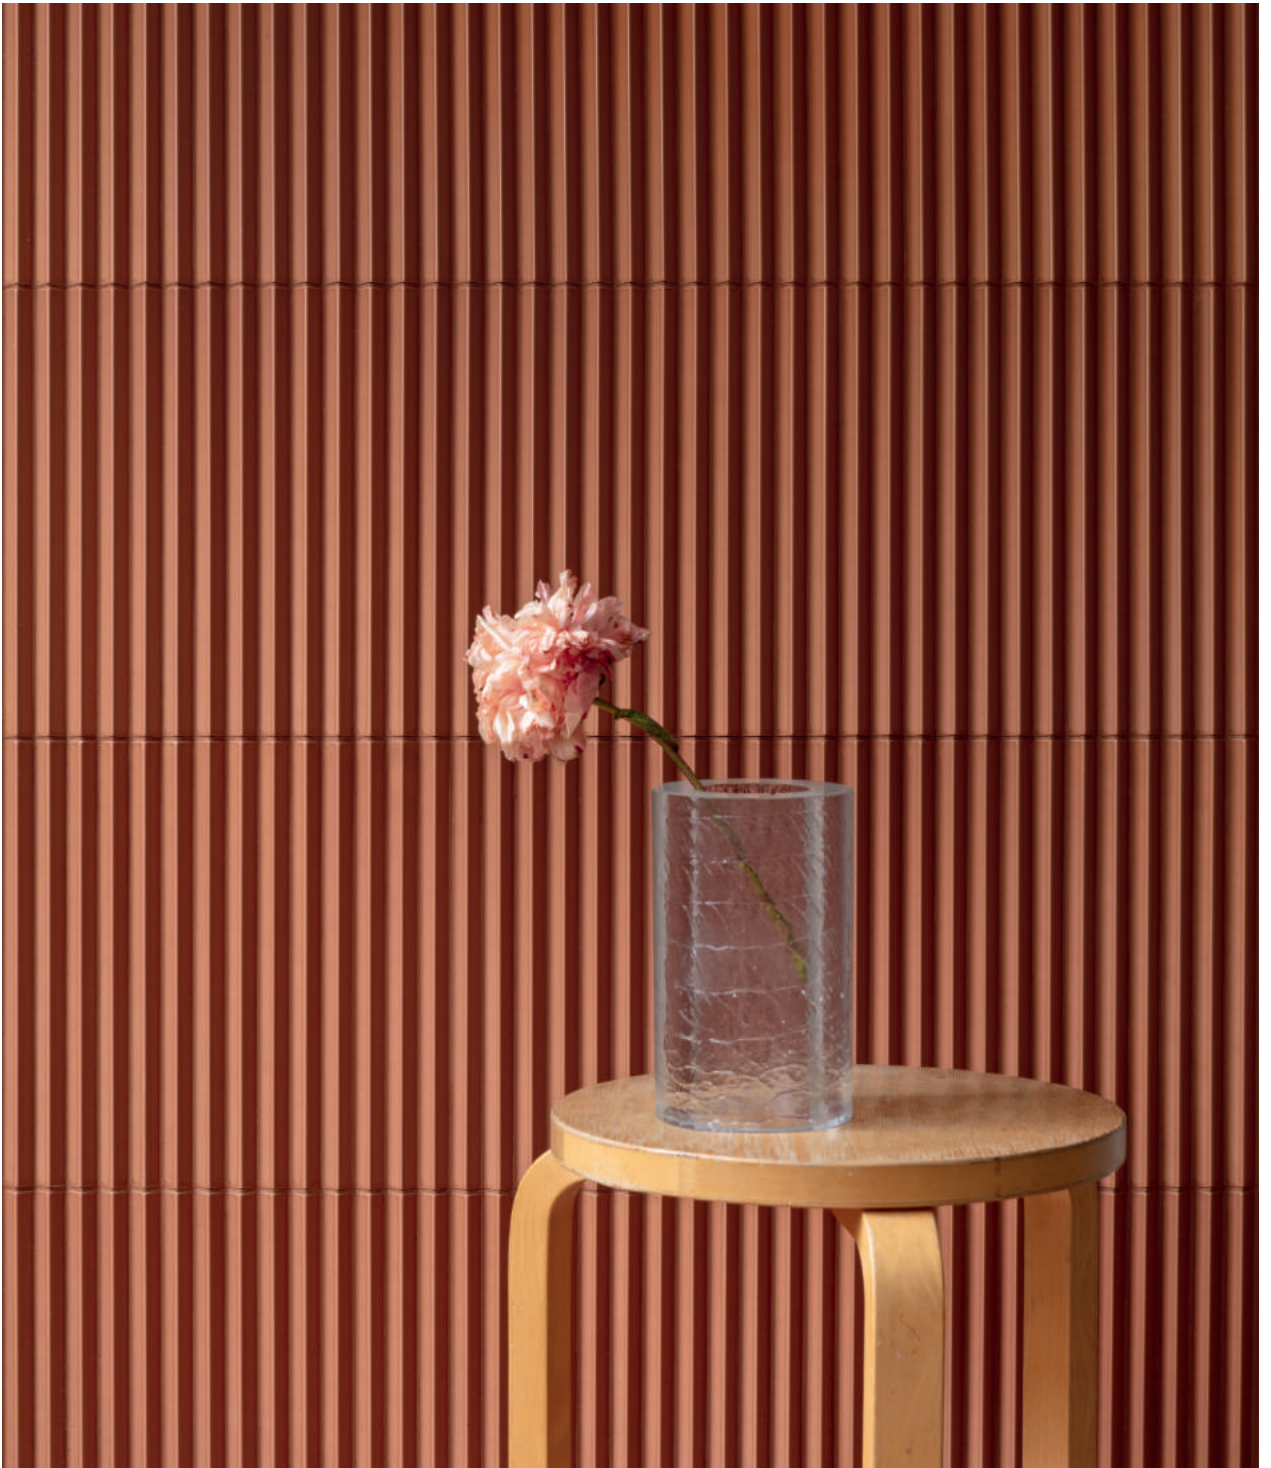

Rombini

Rombini Triangle Extra Small Matt Red.

Wall: Rombini Triangle Small Glossy Blanc. Floor: Pico Down Natural Argile.

Wall: Rombini Triangle Large Matt Blue. Floor: Rombini Losange Blue.

Wall: Rombini Triangle Large Glossy Vert. Floor: Pico Down Natural Argile.

Design by Ronan & Erwan Bouroullec  
Photography by Studio Bouroullec

Wall: Rombini Triangle Extra Small Matt Red.  
Floor: Pico Down Natural Argile.

**Mutina**