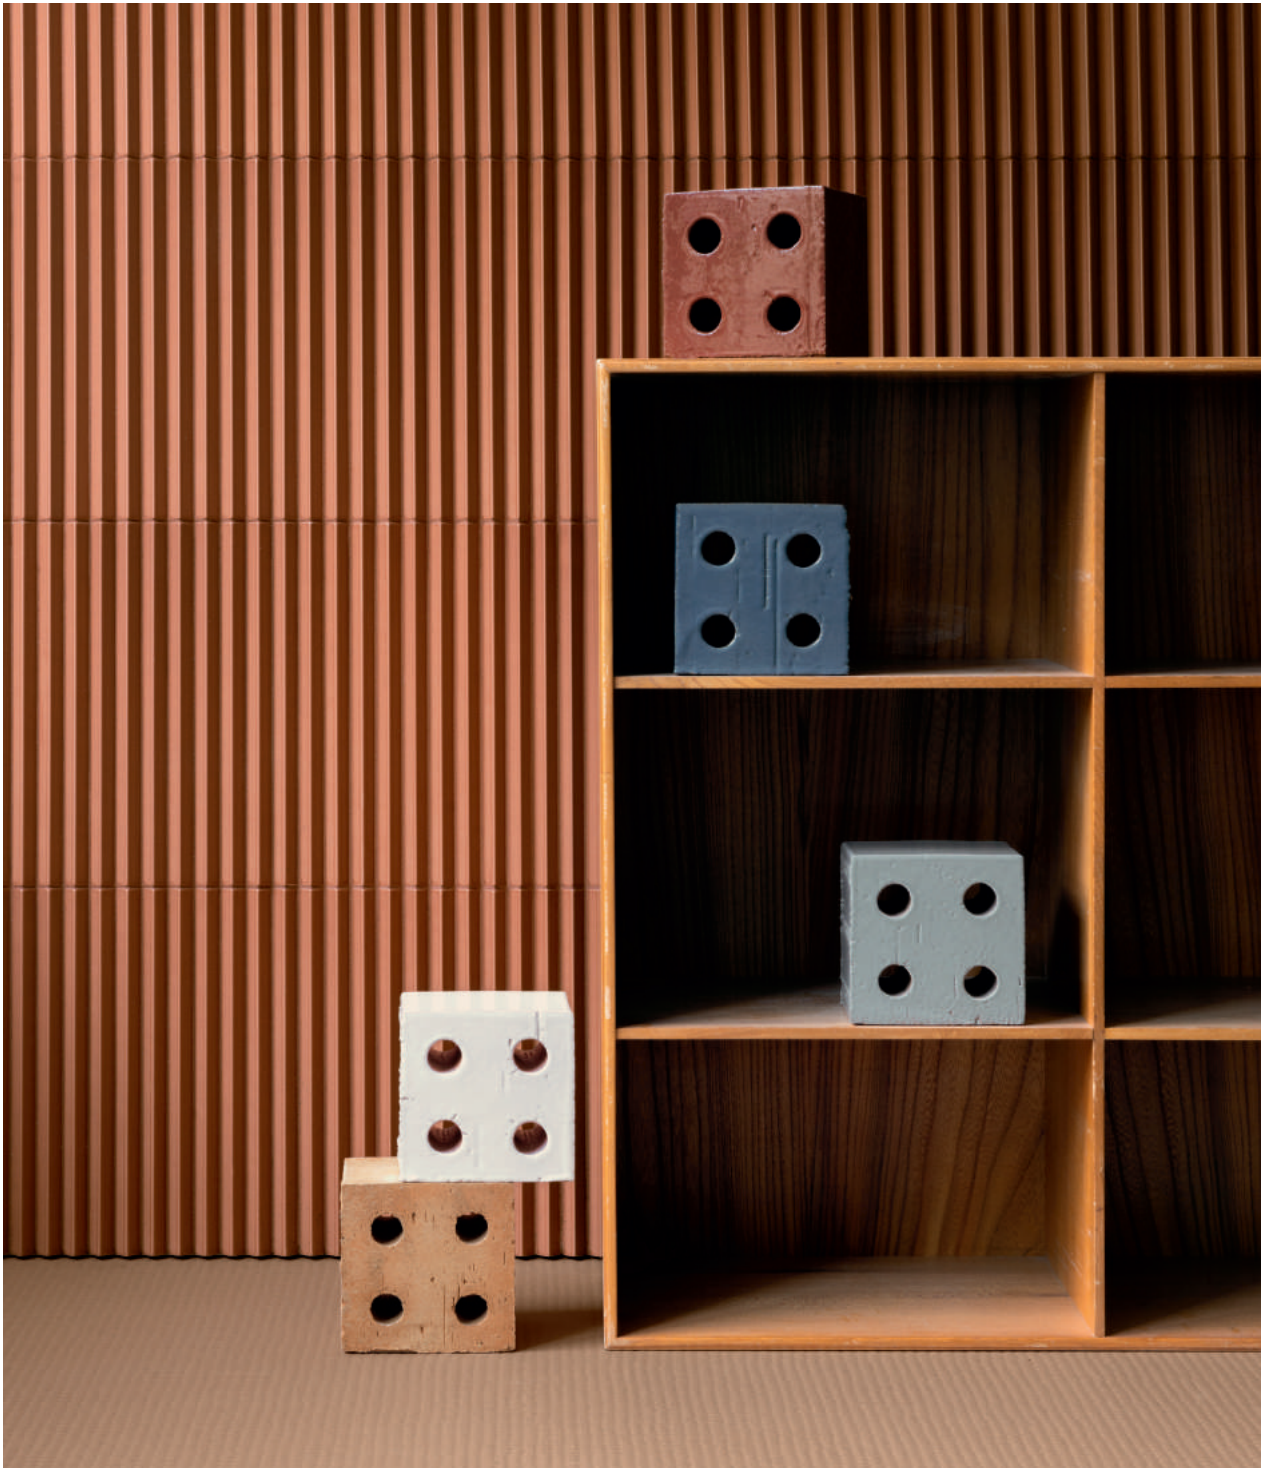

Rombini

Rombini Triangle Extra Small Matt Red.

Wall: Rombini Triangle Small Glossy Blanc. Floor: Pico Down Natural Argile.

Wall: Rombini Triangle Large Matt Blue. Floor: Rombini Losange Blue.

Wall: Rombini Triangle Large Glossy Vert. Floor: Pico Down Natural Argile.

Design by Ronan & Erwan Bouroullec  
Photography by Studio Bouroullec

Wall: Rombini Triangle Extra Small Matt Red.  
Floor: Pico Down Natural Argile.

**Mutina**