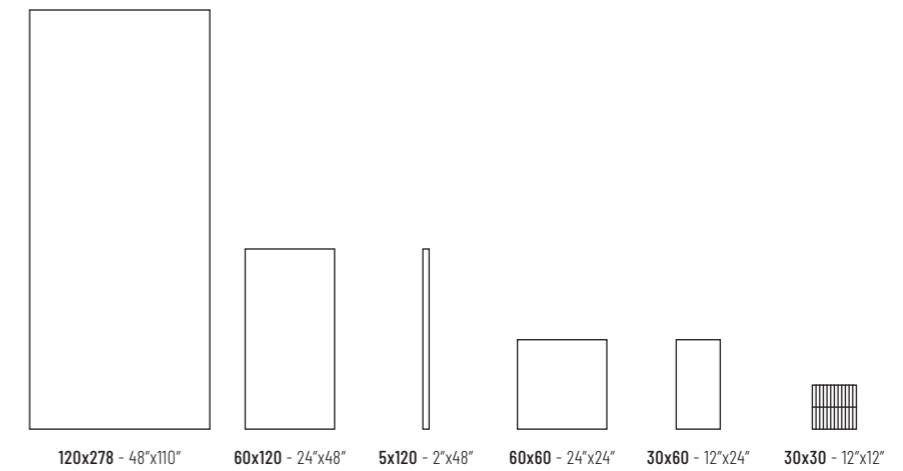

RTN6 ARANC278RM 188359	RTN6 ARANC12 RM 186840	RTN6 ARANC 5120 188503	RTN6 ARANC60 RM 200200	RTN6 ARANC36 RM 200215	MK.RTN6 ARANC30 200478
PAT6 ARANC12 RM 200230			PAT6 ARANC36 RM 200257