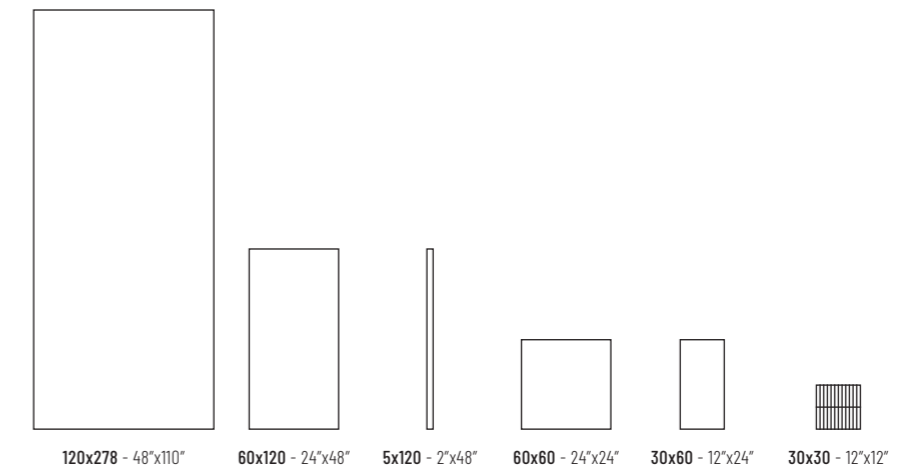

RTN6 MENTA278RM 188365	RTN6 MENTA12 RM 182757	RTN6 MENTA 5120 183691	RTN6 MENTA60 RM 200199	RTN6 MENTA36 RM 200214	MK.RTN6 MENTA30 200470
PAT6 MENTA12 RM 200229			PAT6 MENTA36 RM 200256