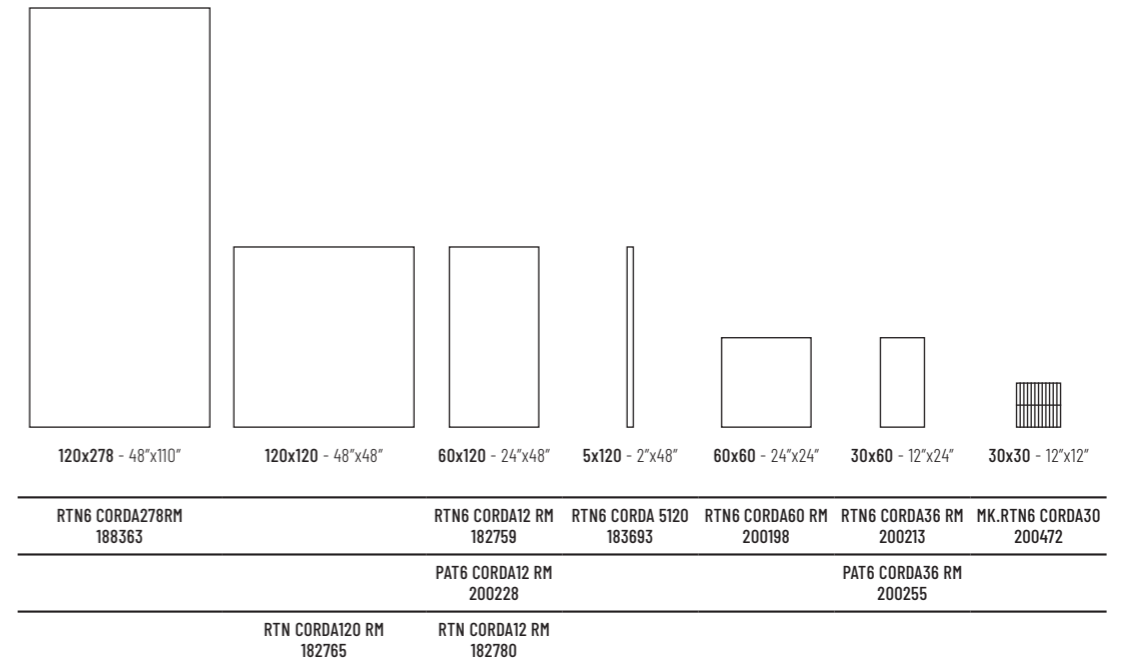

AVIO

RTN

PAT

Stucchi consigliati / Recommended grouts

CORDA

RTN

PAT

Stucchi consigliati / Recommended grouts